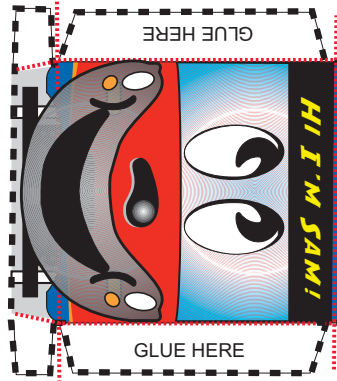

**TEMPLATE - KEY**

--- CUTOUT LINE

..... FOLD/CREASE LINE

(After gluing, add tape to inside to reinforce the joints)

 Nunnery Depot  
 Woodbourn Road  
 Sheffield S9 3LS  
 Tel : 01 14 275 9888  
 Fax : 01 14 297 8120  
[www.supertram.com](http://www.supertram.com)